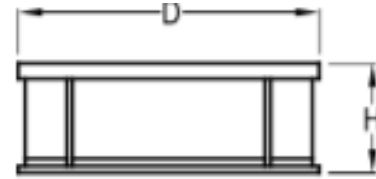

LED FIXTURE SPECIFICATION

MODEL # **HDH**

FINAL MODEL #			
PROJECT			
TYPE		AREA	
NOTES			

STANDARD FEATURES: CEILING INDOOR

Fixture thermally tested to ensure longevity
 Maximum light distribution throughout lens
 Over current/voltage short circuit protection
 UL and/or CSA Compliant Listed
 Constant Current Design