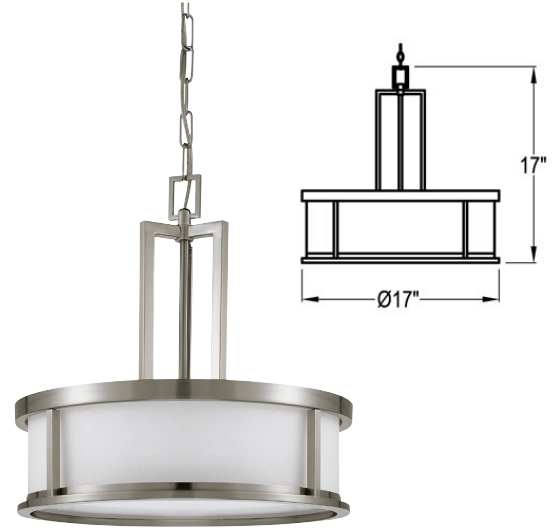

LED FIXTURE SPECIFICATION

MODEL # **HDHP**

FINAL MODEL #			
PROJECT			
TYPE		AREA	
NOTES			

STANDARD FEATURES: CEILING INDOOR

Fixture thermally tested to ensure longevity
 Maximum light distribution throughout lens
 Over current/voltage short circuit protection
 UL and/or CSA Compliant Listed
 Constant Current Design

FIXTURE	LED ENGINE
BASE CR Steel Construction	LG/NICHIA/SAMSUNG, LED CHIPS
FINISH Brushed Nickel	LUMENS PER WATT AVG 100-120 @Module Efficacy
LENS Satin White Glass	KELVIN 27K 30K 35K 40K 50K CRI 80+
LOCATION Damp	DRIVER 120 VOLTS 50/60Hz
COMPLIANT RoHS	POWER FACTOR High
LIFE HOURS 50,000	TRIAC OR ELECTRONIC
WARRANTY Limited 5 Years	Low Voltage Dimming Down To 5% With Wall Box Dimmers
	TESTED LM80 and LM82

LED LIGHT SOURCE OPTIONS* ORDERING INFORMATION:

EXAMPLE

WATTAGE: 12	KELVIN: 3000k	SIZE: 5x2
WATTAGE:	KELVIN:	SIZE:

SIZE OPTIONS	
D17	H17

SYSTEM WATTAGE	2700K WARM WHITE	3000K SOFT WHITE	3500K NEUTRAL	4000K COOL WHITE	5000K DAYLIGHT	LEGACY EQUIVALENT
10/12 DRIVERLESS		1000/1000		1000/1050		CFL 13
14/15 DRIVERLESS		1350/1500		1400/1500		CFL 2 x 13
22/24 DRIVERLESS		1850/2400		1900/2500		CFL 3 x 13
10	1060	1100	1160	1175	1250	CFL 18
12	1265	1360	1405	1460	1560	CFL 2 x 13
16	1650	1700	1720	1750	1800	CFL 2 x 18
20	2100	2140	2180	2200	2250	CFL 2 x 26
24	2570	2740	2830	2950	3150	CFL 2 x 32
31	3000	3165	3250	3400	3640	CFL 4 x 26
38	3695	3950	4075	4250	4540	CFL 4 x 42