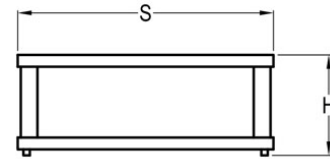

FIXTURE	LED ENGINE
BASE CR Steel Construction	LG/NICHIA/SAMSUNG, LED CHIPS
FINISH Satin Nickel	LUMENS PER WATT AVG 100-120 @Module Efficacy
LENS Satin White Glass	KELVIN 27K 30K 35K 40K 50K CRI 80+
LOCATION Damp	DRIVER 120 VOLTS 50/60Hz
COMPLIANT RoHS	POWER FACTOR High
LIFE HOURS 50,000	TRIAC OR ELECTRONIC
WARRANTY Limited 5 Years	Low Voltage Dimming Down To 5% With Wall Box Dimmers
	TESTED LM80 and LM82