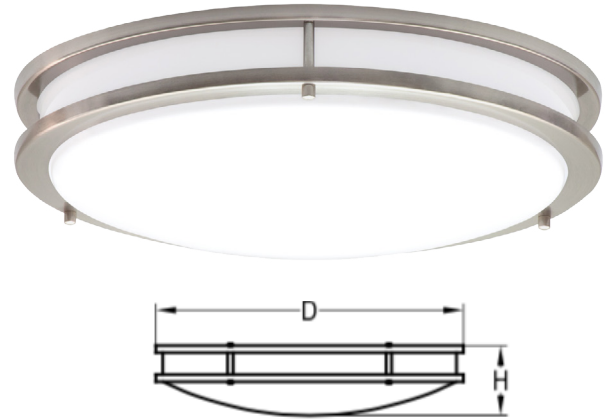

# LED FIXTURE SPECIFICATION

MODEL # **HDT**

FINAL MODEL #			
PROJECT			
TYPE		AREA	
NOTES			

## STANDARD FEATURES: CEILING INDOOR

Fixture thermally tested to ensure longevity  
 Maximum light distribution throughout lens  
 Over current/voltage short circuit protection  
 UL and/or CSA Compliant Listed  
 Constant Current Design

SIZE OPTIONS	
D10 <sup>1/4</sup> H3 <sup>3/8</sup>	D16 H4 <sup>3/8</sup>
D12 H3 <sup>3/8</sup>	D18 H4 <sup>3/8</sup>
D14 <sup>1/2</sup> H4	D24 H5
	D31 H5 <sup>7/8</sup>